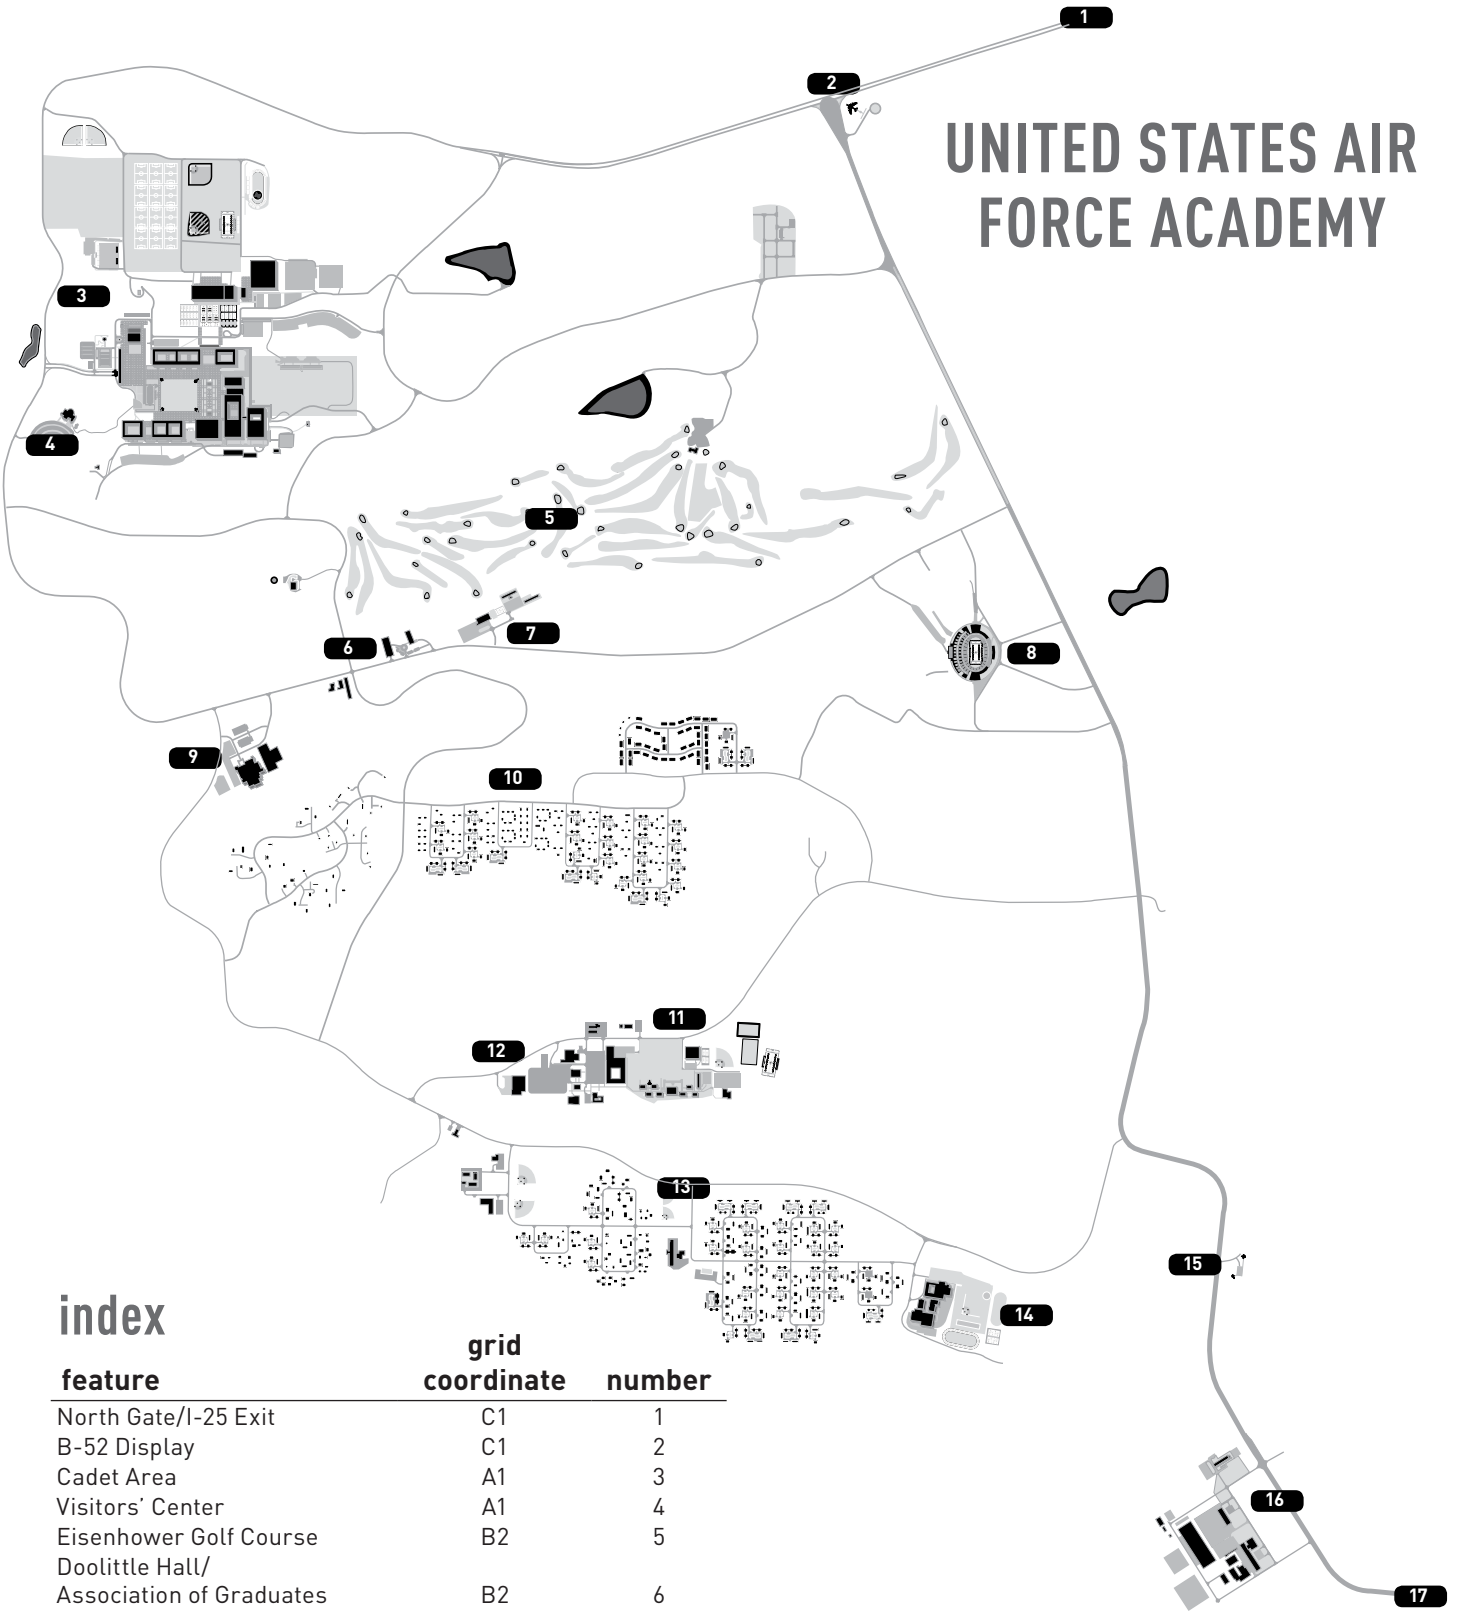

## index

feature	grid coordinate	number
North Gate/I-25 Exit	C1	1
B-52 Display	C1	2
Cadet Area	A1	3
Visitors' Center	A1	4
Eisenhower Golf Course	B2	5
Doolittle Hall/ Association of Graduates	B2	6
Officers' Club	B2	7
Falcon Stadium	C2	8
Hospital	A2	9
Base Housing	B2	10
Prep School	B3	11
Community Center	B3	12
Base Housing	B3	13
Air Academy High School	C3	14
Airmanship Display	D3	15
Services & Supply Area	D3	16
South Gate/Academy Blvd.	D4	17

# index

feature	grid coordinate	number
Softball Practice Fields	E2	18
Rugby Field	E2	19
Lacrosse Field	F2	20
Softball Diamond	G2	21
Track	G2	22
Baseball Diamond	G2	23
Football Practice Field	G2	24
Holiday Athletic Center	G2	25
Field House	G3	26
Athletics Hall of Excellence	G3	27
Cadet Gym	G3	28
Tennis Courts	G3	29
Basketball Courts	G3	30
Flickerball Courts	G3	31

feature	grid coordinate	number
Arnold Hall	F3	32
Planetarium	F3	33
Vandenberg Hall	G3	34
Terrazzo	F3	35
McDermott Library	G3	36
Harmon Hall	F3	37
Visitors' Center	E4	38
Cadet Chapel	F4	39
Aircraft Displays & Spirit Hill	F4	40
Air Garden	G4	41
Stillman Parade Field	H3	42
Fairchild Annex	G4	43
Observatory	H4	44
Sijan Hall	F4	45
Fairchild Hall	G4	46
Aeronautics Laboratory	G4	47
Mitchell Hall	G4	48

E

F

G

H

1

2

3

4