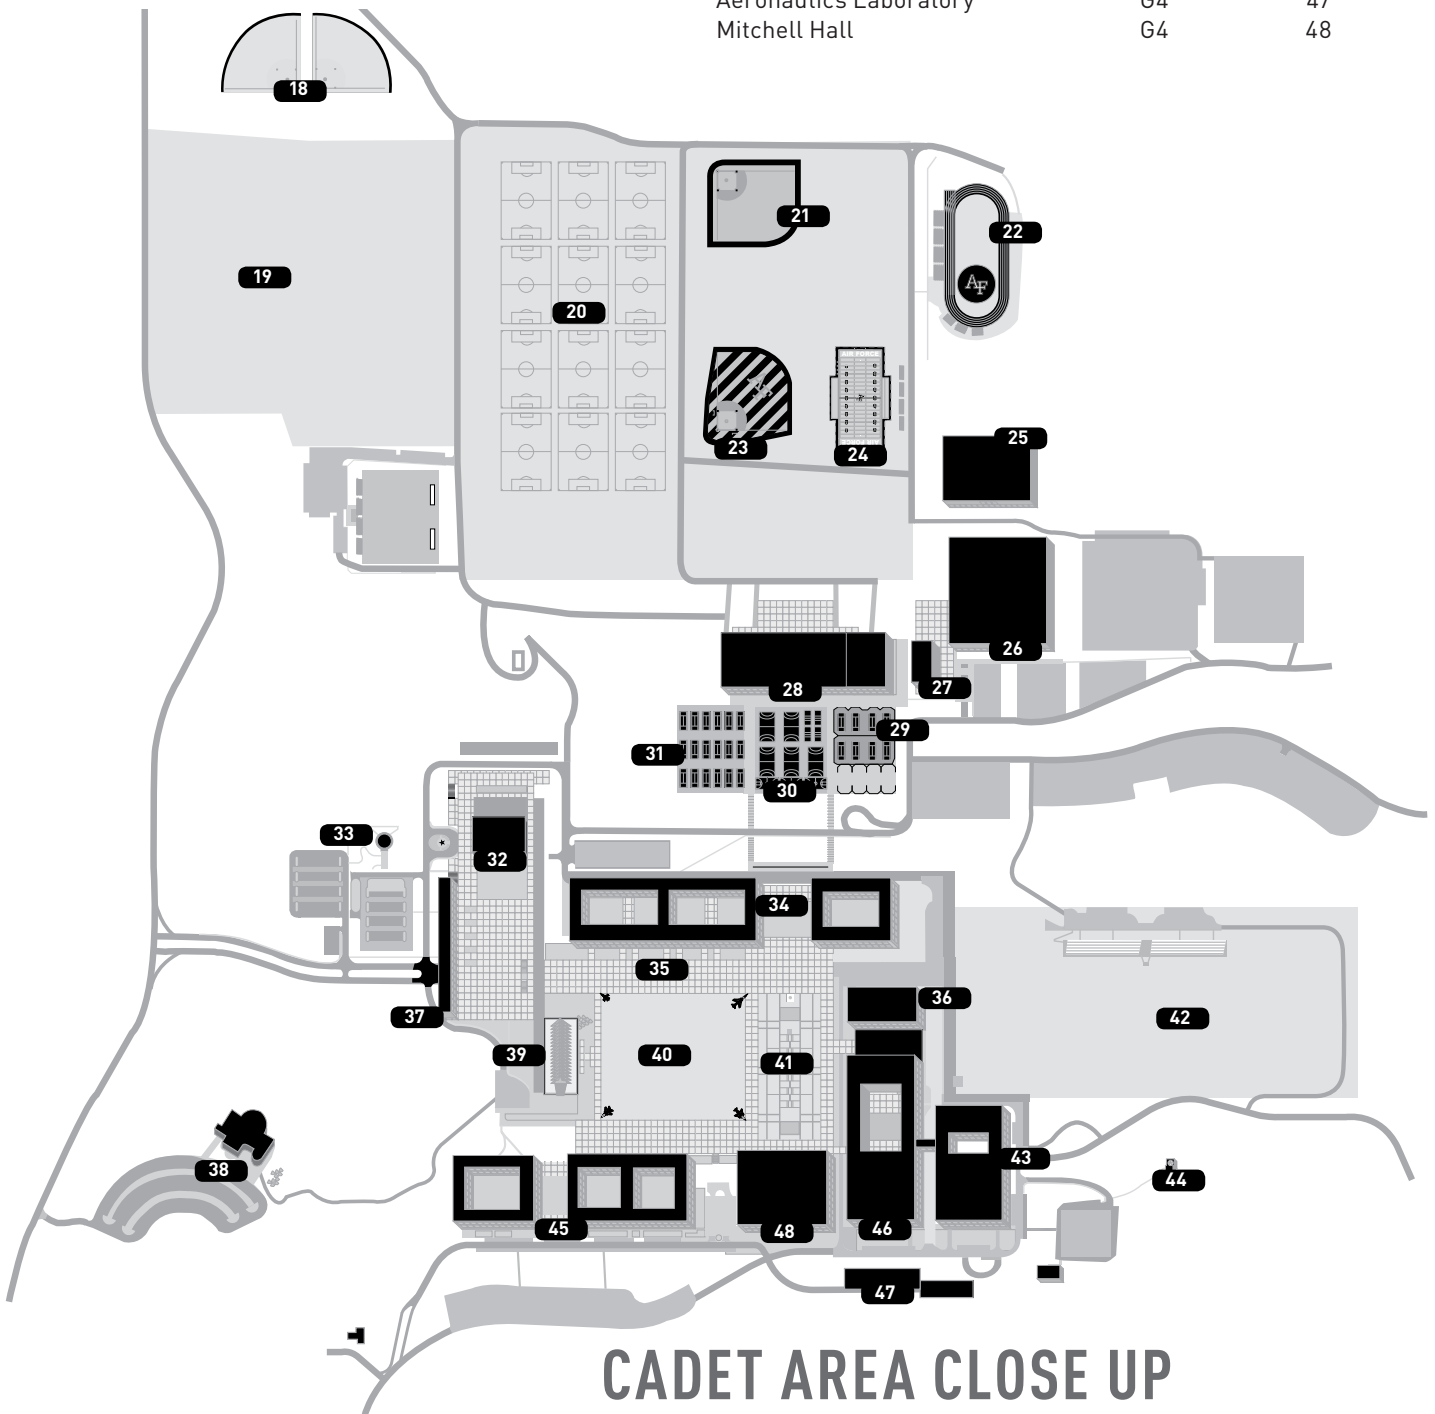

## index

feature	grid coordinate	number
North Gate/I-25 Exit	C1	1
B-52 Display	C1	2
Cadet Area	A1	3
Visitors' Center	A1	4
Eisenhower Golf Course	B2	5
Doolittle Hall/ Association of Graduates	B2	6
Officers' Club	B2	7
Falcon Stadium	C2	8
Hospital	A2	9
Base Housing	B2	10
Prep School	B3	11
Community Center	B3	12
Base Housing	B3	13
Air Academy High School	C3	14
Airmanship Display	D3	15
Services & Supply Area	D3	16
South Gate/Academy Blvd.	D4	17

# index

feature	grid coordinate	number
Softball Practice Fields	E2	18
Rugby Field	E2	19
Lacrosse Field	F2	20
Softball Diamond	G2	21
Track	G2	22
Baseball Diamond	G2	23
Football Practice Field	G2	24
Holiday Athletic Center	G2	25
Field House	G3	26
Athletics Hall of Excellence	G3	27
Cadet Gym	G3	28
Tennis Courts	G3	29
Basketball Courts	G3	30
Flickerball Courts	G3	31

feature	grid coordinate	number
Arnold Hall	F3	32
Planetarium	F3	33
Vandenberg Hall	G3	34
Terrazzo	F3	35
McDermott Library	G3	36
Harmon Hall	F3	37
Visitors' Center	E4	38
Cadet Chapel	F4	39
Aircraft Displays & Spirit Hill	F4	40
Air Garden	G4	41
Stillman Parade Field	H3	42
Fairchild Annex	G4	43
Observatory	H4	44
Sijan Hall	F4	45
Fairchild Hall	G4	46
Aeronautics Laboratory	G4	47
Mitchell Hall	G4	48