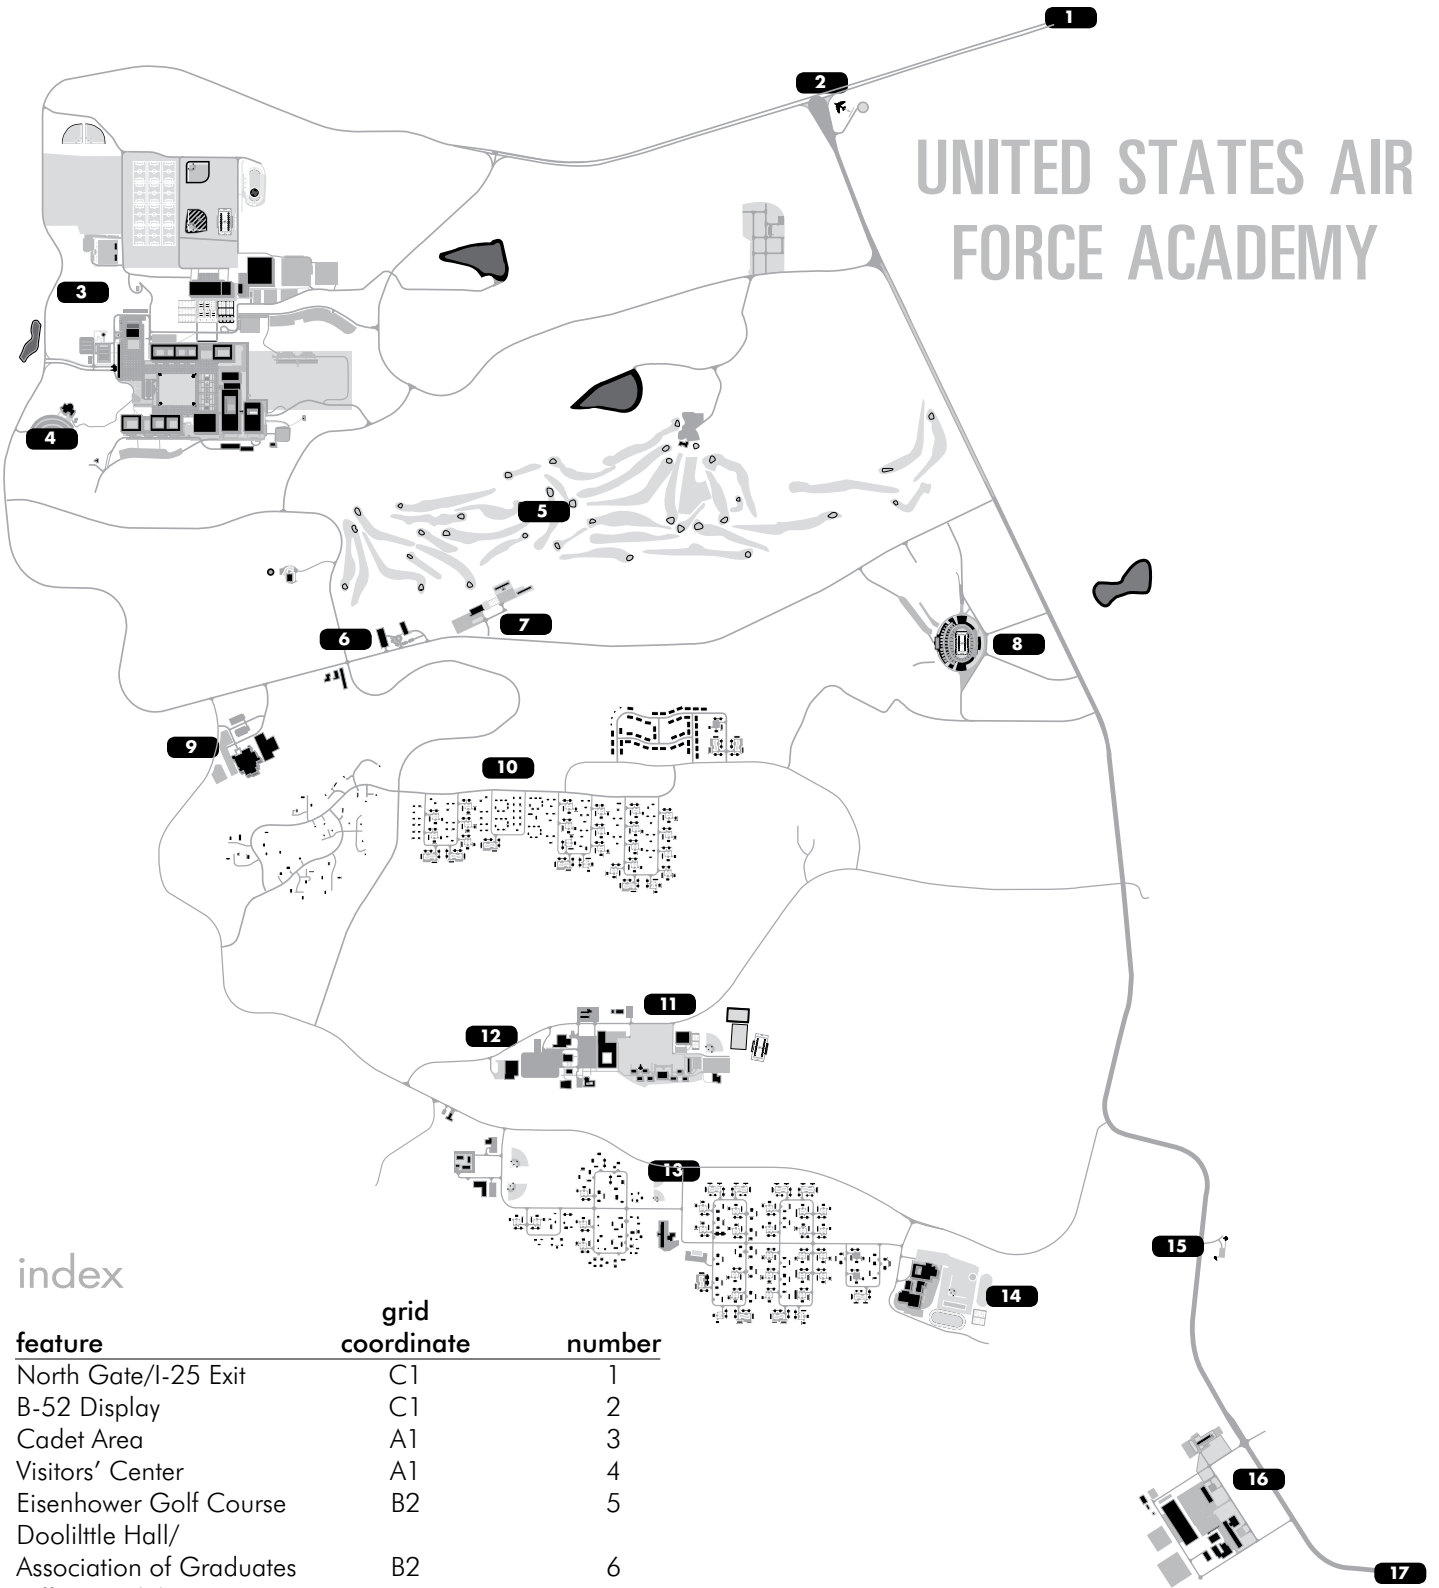

UNITED STATES AIR FORCE ACADEMY

index

feature	grid coordinate	number
North Gate/I-25 Exit	C1	1
B-52 Display	C1	2
Cadet Area	A1	3
Visitors' Center	A1	4
Eisenhower Golf Course	B2	5
Doolittle Hall/ Association of Graduates	B2	6
Officers' Club	B2	7
Falcon Stadium	C2	8
Hospital	A2	9
Base Housing	B2	10
Prep School	B3	11
Community Center	B3	12
Base Housing	B3	13
Air Academy High School	C3	14
Airmanship Display	D3	15
Services & Supply Area	D3	16
South Gate/Academy Blvd	D4	17

INDEX

feature	grid coordinate	number
Softball Practice Fields	E2	18
Rugby Field	E2	19
Lacrosse Field	F2	20
Softball Diamond	G2	21
Track	G2	22
Baseball Diamond	G2	23
Football Practice Field	G2	24
Holiday Athletic Center	G2	25
Field House	G3	26
Athletics Hall of Excellence	G3	27
Cadet Gym	G3	28
Tennis Courts	G3	29
Basketball Courts	G3	30
Flickerball Courts	G3	31

feature	grid coordinate	number
Arnold Hall	F3	32
Planetarium	F3	33
Vandenberg Hall	G3	34
Terrazzo	F3	35
McDermott Library	G3	36
Harmon Hall	F3	37
Visitors' Center	E4	38
Cadet Chapel	F4	39
Aircraft Displays & Spirit Hill	F4	40
Air Garden	G4	41
Stillman Parade Field	H3	42
Fairchild Annex	G4	43
Observatory	H4	44
Sijan Hall	F4	45
Fairchild Hall	G4	46
Aeronautics Laboratory	G4	47
Mitchell Hall	G4	48

E

F

G

H